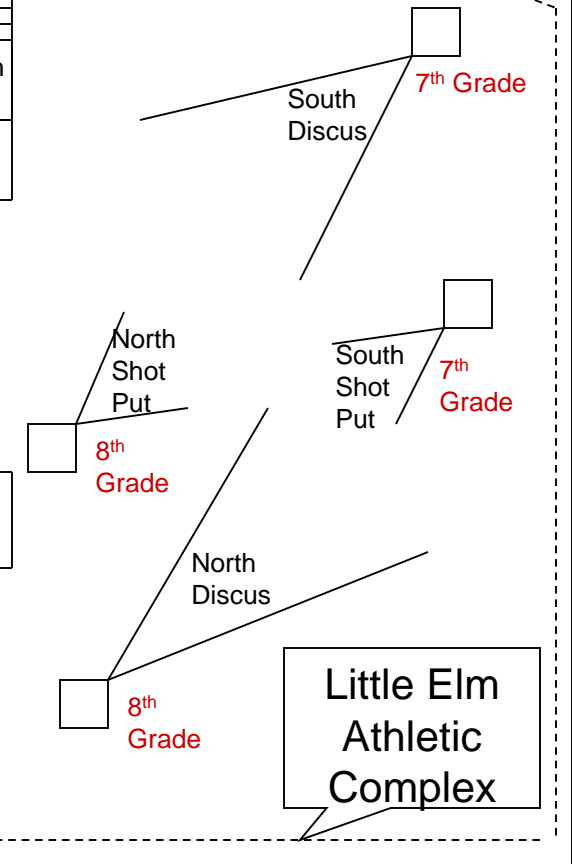

Bus Parking / Team Entrance Only

Bus Entrance from Eldorado (720)

Camp Area

Visitor Side

Camp Area

Entrance from Walker

Parent Parking

Parent Parking